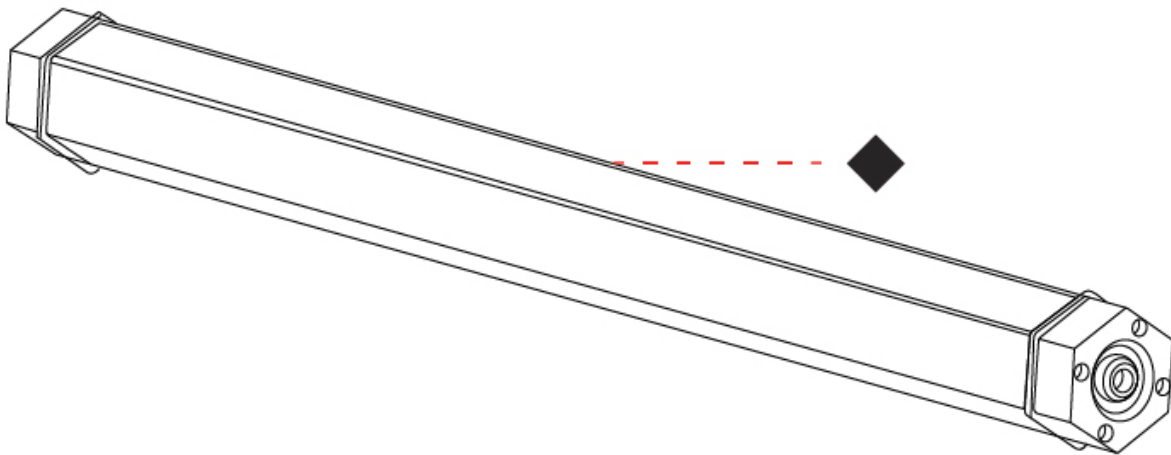

E9W384-

PROJECT

TYPE

SPECIFIER

QUANTITY

DATE

E