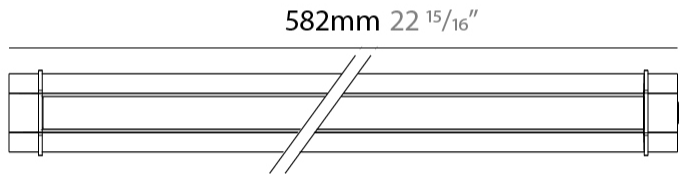

GENERAL

Series: Esagono
Brand: Platek
Division: Exterior
Mounting Type: Portable
Mounting Location: Above Ground
Subcategory: Wallwash

PHYSICAL

Shape: Abstract
Length (mm): 582
Length (in): 22 ¹⁵/₁₆
Width (mm): 45
Width (in): 1 ³/₄
Height (mm): 45
Height (in): 1 ³/₄
Light Distribution: Adjustable / Direct
Weight (kg): 1.65
Weight (lbs): 3.64
Screws: A4 stainless steel
Diffuser: Frosted PMMA
Gasket: Gore-Tex (R)
[Fixture Finish: GRY / BRZ](#)
Fixture Material: Extruded Aluminum
Cable Details: Power Cable - 5000mm / 3 x 1mm^2

ELECTRICAL

Lamp Type: LED
Input Wattage (W): 11
Total Output Wattage (W): 10
Dimming: Non-Dimmable
Driver Included: Yes
Driver Location: Integrated
Driver Type: Constant Voltage - Universal
Driver Class: Class 2
Input Voltage (V): 120 - 277
Output Voltage (V): 24
Upon Request: (Not included - see components [IP65 or higher enclosure to be supplied by others]) Remote: 0-10Vdc dimming / Phase dimming 120Vac only

LED

[Color Temperature (°K): 3000 / 4000](#)
Max. Delivered Lumen (lm): 375 / 390
Nominal Lumen (lm): 790 / 820
CRI: >80 CRI
Lamp Life (hrs): 60000

OPTICAL

Beam Angle: Diffused
Adjustability: Rotating

RATINGS AND CERTIFICATIONS

Certified By: Certified for North American Standards
IP rating: IP65
IK Rating: IK05